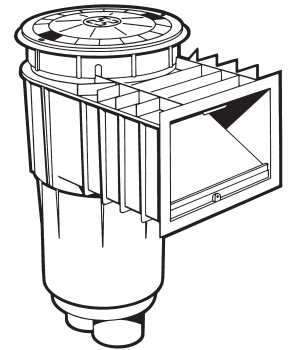

Automatic Skimmers

REPLACEMENT PARTS (continued)

Cat. Nos. SP1075, 1075T, 1076, 1077

Part No.	Description	Ctn. Qty.
SPX1075C1	Cover, White	10
SPX1084Z9	Cover Screw	10
SPX1075B	Adjusting Collar	10
SPX1082K	Weir	10
SPX1082CA	Basket – 6 1/2" O.D. x 5"	18
SPX1075E	Basket Support Ring	5
SPX1075F	Flo-Control Slide Plate w/Screw	10
SPX1075L	Multi-Flo Valve Control (SP1075T)	1
SPX1084L	Face Plate (SP1076)	20
SPX1085B	Face Plate (SP1077)	10
SPX1084B	Gasket (SP1076)	10
SPX1085D	Gasket (SP1077)	10
SPX1084Z4A	Face Plate Screw Set (Self-Tapping) (SP1076)	10
SPX1084Z4AM	Face Plate Screw Set – 1 1/4" long (Self-Tapping)	10
SPX1085Z1A	Face Plate Screw Set (Self-Tapping) (SP1077)	10
SPX1085Z1AM	Face Plate Screw Set – 1 1/4" long (Self-Tapping)	10

SP1071

Cat. No. SP1070, SP1071 Series Skim-Master

SPX1070Z3	Cover Retaining Screw	25
SPX1070C	Cover, White	10
SPX1070C10	Cover, Tan	10
SPX1070B	Adjusting Collar, White	10
SPX1070B10	Adjusting Collar, Tan	5
SPX1070E2	Basket Handle	10
ECX1019	Adjusting Collar Screw	25
SPX1070KHR	Weir Assembly w/Bumper Pad (for 1070 Series)	10
SPX1071K	Weir Assembly w/Bumper Pad (for 1071 Series)	10
SPX1070E	Basket – 8 1/4" O.D. x 5 1/4"	12
SPX1082H1B	Flo-Control Slide Plate w/Screw	10
SP1070FV	Float Valve Assembly	24
SPX1070FA	Flo-Control Trimmer Plate w/Screw	10

Part Number	Description	Ctn. Qty.
SPX1067C	Brush Set	10
SPX1067QA	Quik-Snap Handle Connector w/Spring	25
SPX0068Z1A	Bracket Bolt w/Nut	10

Cat. No. SP1068 / SP1068DL / 1069 / 1069DL Super-Vacs

SPX1068G3	Brush (Set of 3) – for SP1068	5
SPX1069B3	Brush (Set of 3) – for SP1069	5
SPX1068C	Knurled Locknut	10
SPX1068DE	Swivel Hose Connector Set, 1 1/4" and 1 1/2"	5
SP1068FA	Weight Pak (Set of 3)	25
SPX0068Z1A	Bracket Bolt w/Nut	10
SPX1067QA	Quik-Snap Handle Connector w/Spring	25
SPX1067S	Snap-Spring only	25
SPX1068A	Upper Body	10